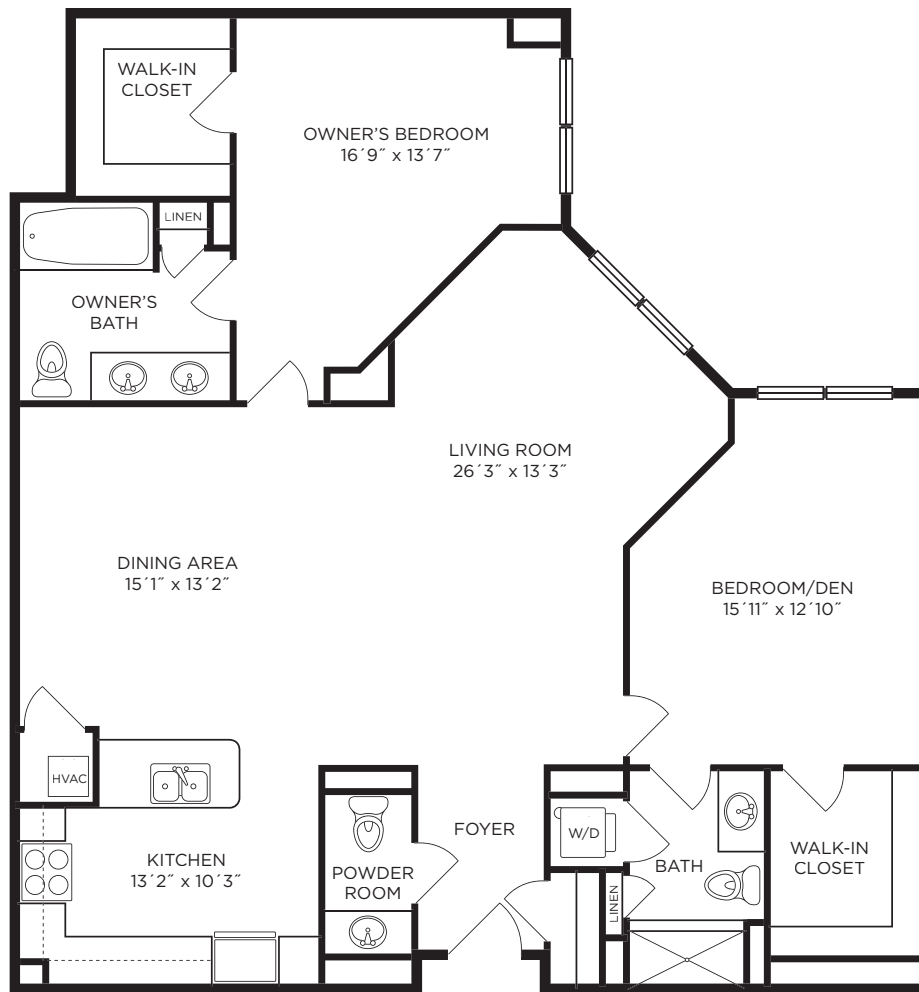

Park Place

A lifestyle worthy of Annapolis.

Residence 2U

FLOORS 1-7
2 BEDROOMS, 2½ BATHS

RESIDENCE
1,438 SQ FT

5 PARK PLACE | ANNAPOLIS, MD 21401
866-413-6821 | DistinctlyAnnapolis.com

Annapolis Realty Inc

McWILLIAMS | BALLARD