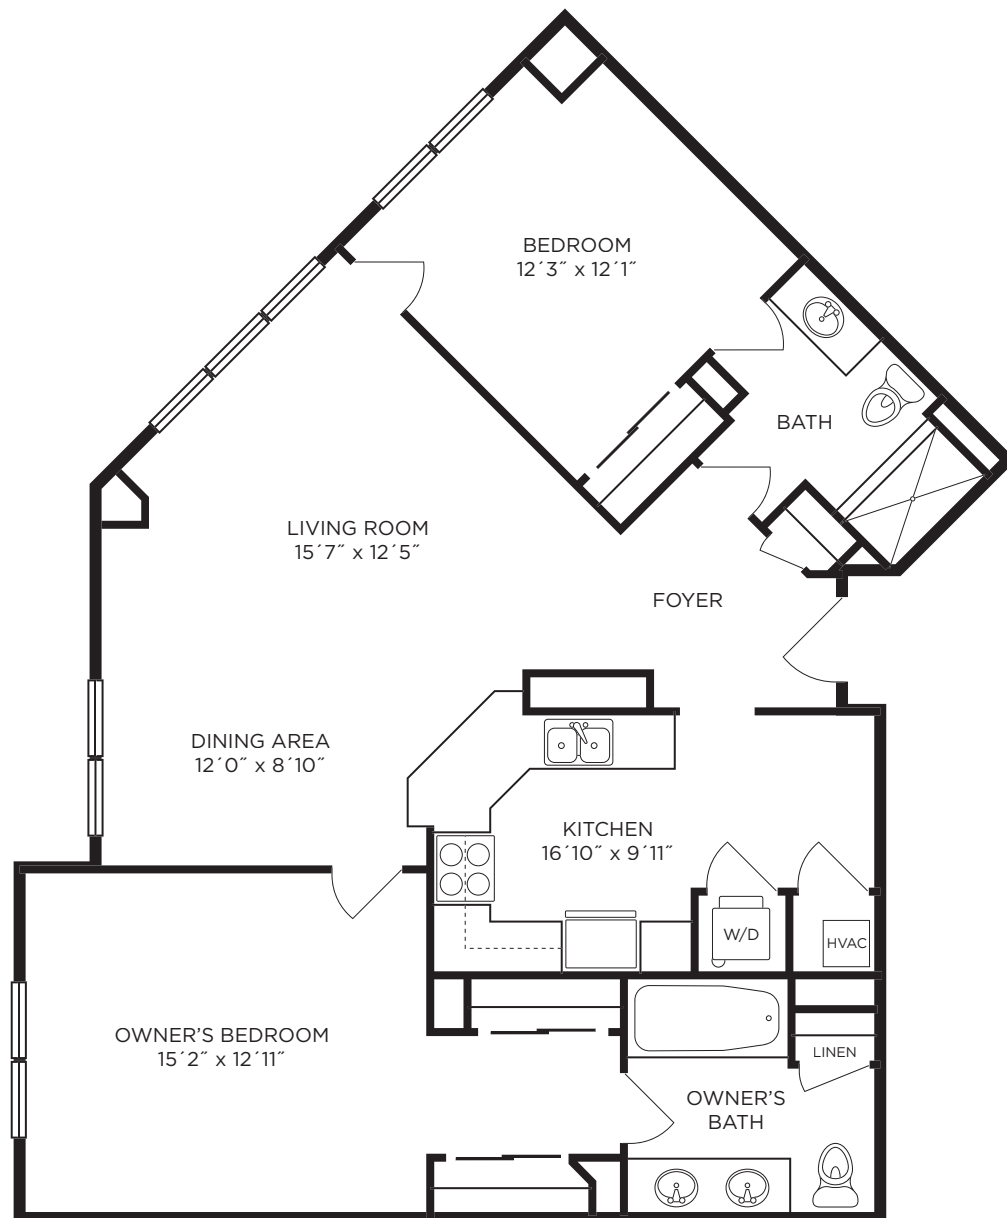

Park Place

A lifestyle worthy of Annapolis.

Residence 2R

FLOORS 1-7
2 BEDROOMS, 2 BATHS

RESIDENCE
1,162 SQ FT

5 PARK PLACE | ANNAPOLIS, MD 21401
866-413-6821 | DistinctlyAnnapolis.com

Annapolis Realty Inc

McWilliams | Ballard