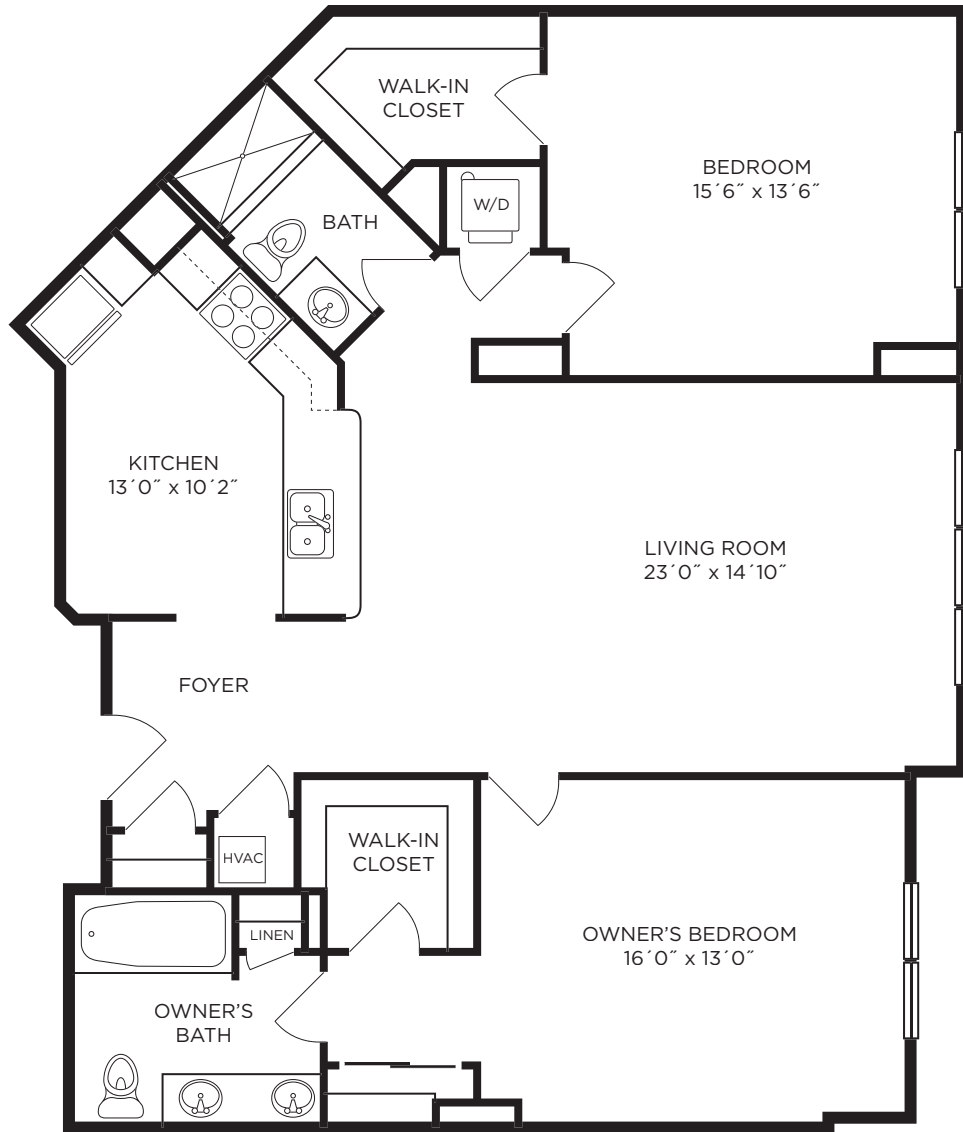

Park Place

A lifestyle worthy of Annapolis.

Residence 2K

FLOORS 1-7
2 BEDROOMS, 2 BATHS

RESIDENCE
1,331 SQ FT

5 PARK PLACE | ANNAPOLIS, MD 21401
866-413-6821 | DistinctlyAnnapolis.com

Annapolis Realty Inc

McWilliams | Ballard