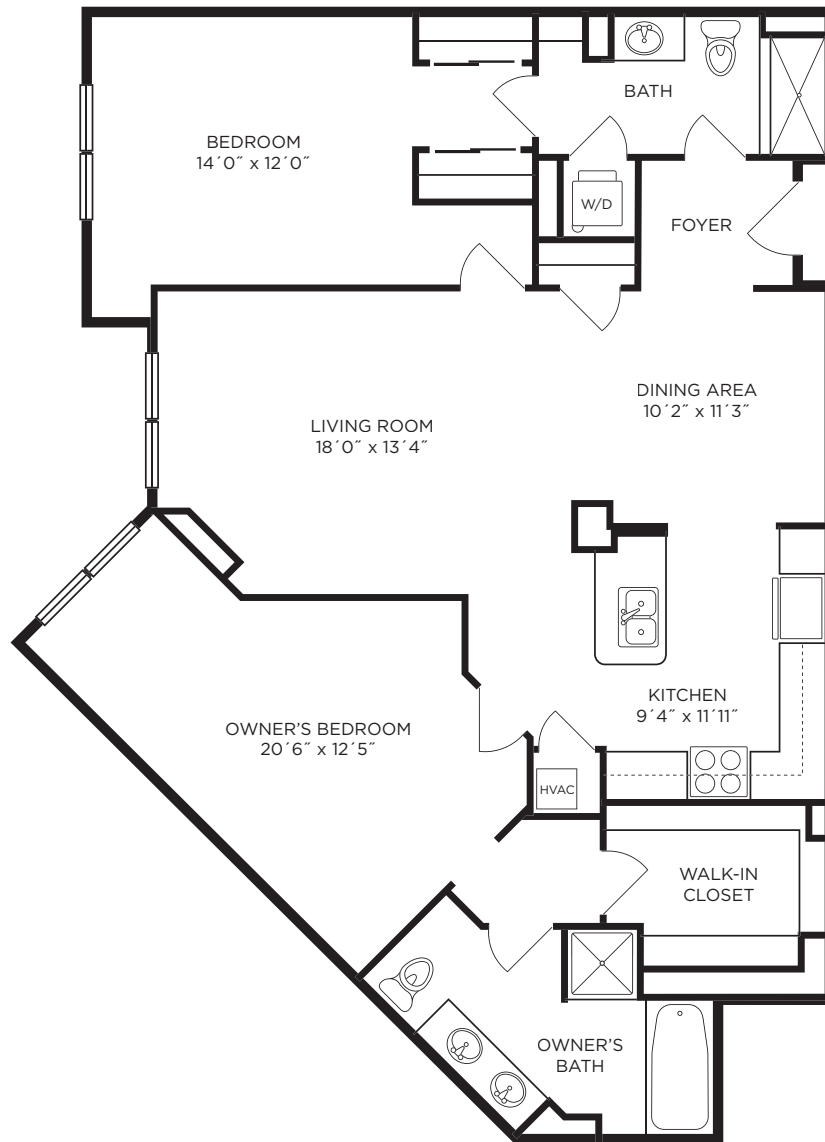

Park Place

A lifestyle worthy of Annapolis.

Residence 2G

FLOORS 2-7
2 BEDROOMS, 2 BATHS

RESIDENCE
1,355 SQ FT

5 PARK PLACE | ANNAPOLIS, MD 21401
866-413-6821 | DistinctlyAnnapolis.com

Annapolis Realty Inc

McWILLIAMS | BALLARD